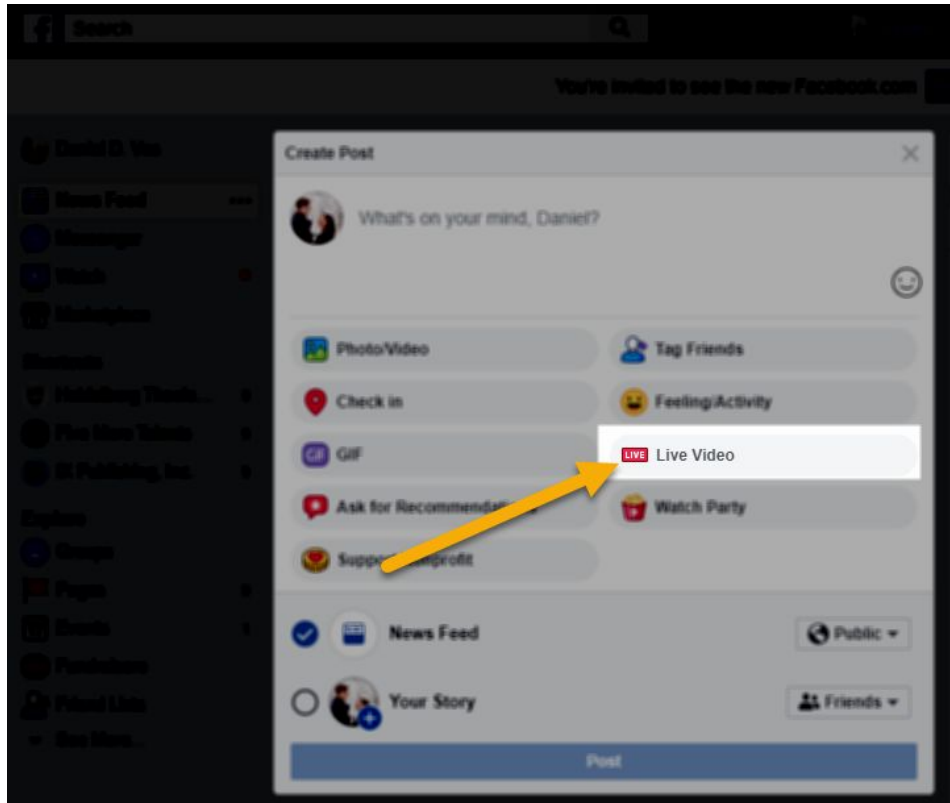

Talk to them about their webcasting service

2. If you're not a SermonAudio.com customer, or if their solution isn't a good fit for you, then....

Plan A - Facebook Live

Plan B - YouTube

Plan A1 - Facebook Live from a Facebook Page

Plan A2 - Live Video from Personal FB Profile

Plan B - Live Stream via YouTube

The image shows a screenshot of the YouTube homepage. On the left is the navigation sidebar with options: Home, Trending, Subscriptions, Library, History, Your videos, Watch later, Liked videos, and a SUBSCRIPTIONS section with Popular on YouTube, Music, Sports, and Gaming. The main content area is titled "Recommended" and displays a grid of video thumbnails. A custom overlay menu is positioned in the top right corner, featuring a yellow circle with the number "1" next to a camera icon, a grid icon, a bell icon, and a profile icon with the letter "F". Below these icons are two options: "Upload video" with a play button icon and "Go live" with a red dot icon and a yellow circle with the number "2".

Recommended

1

Upload video

Go live 2

Home

Trending

Subscriptions

Library