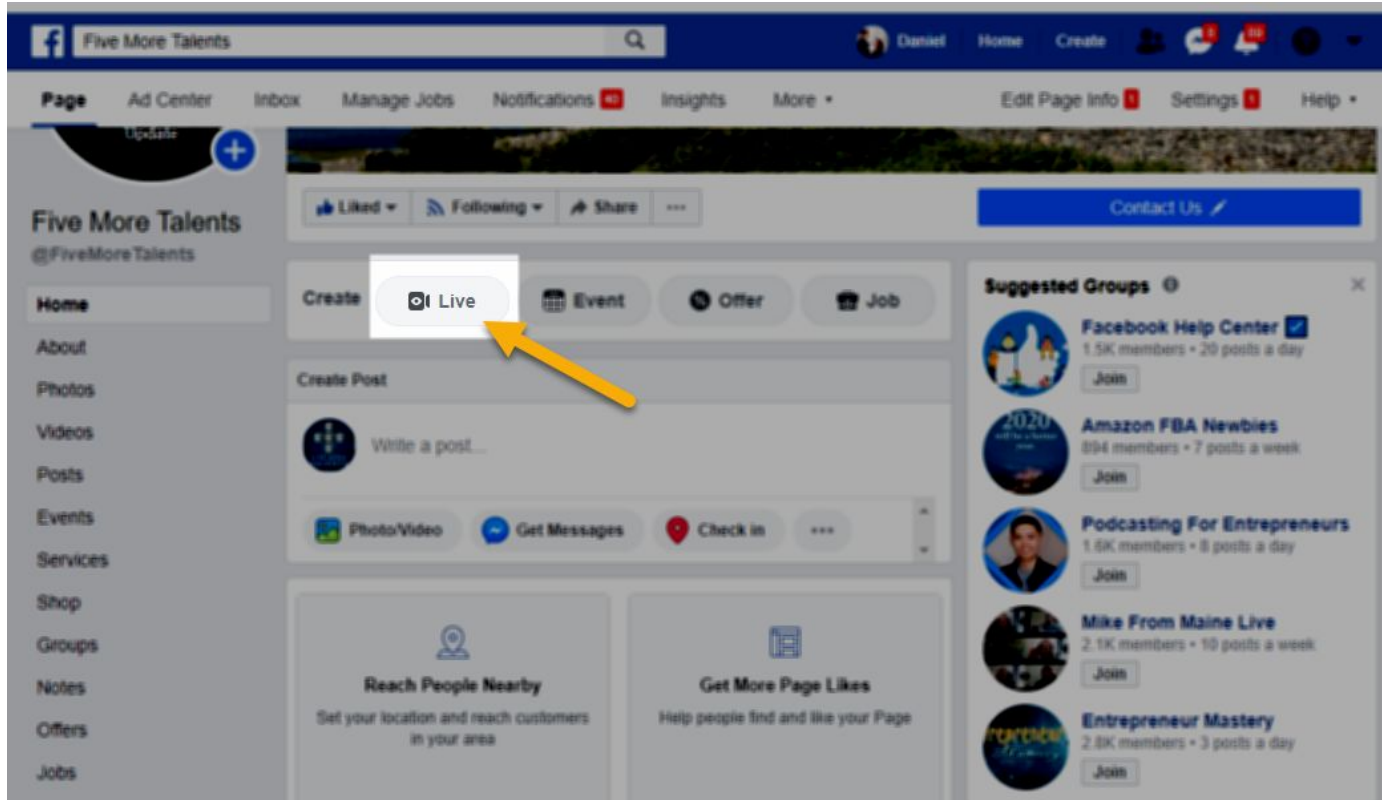

St. Patrick, *Confessions*

Take Our Survey

<https://forms.gle/13Mp1kkyL7uErkP3A>

Live Streaming

Live Streaming Requirements

1. Computer or mobile device with webcam
2. Account with a live stream service

Live Streaming Options

- Boxcast for Churches
- Facebook Live Streaming
- YouTube Live Streaming
- Vimeo Live Streaming
- SermonAudio Webcasting
- Open Broadcaster Software

Live Streaming Recommendations

1. Are you a SermonAudio.com customer already?

Plan A2 - Live Video from Personal FB Profile

Plan B - Live Stream via YouTube

The image shows a screenshot of the YouTube homepage. On the left is the navigation sidebar with options: Home, Trending, Subscriptions, Library, History, Your videos, Watch later, Liked videos, and a SUBSCRIPTIONS section with Popular on YouTube, Music, Sports, and Gaming. The main content area is titled "Recommended" and displays a grid of video thumbnails. A custom overlay menu is positioned in the top right corner, featuring a yellow circle with the number "1" next to a camera icon, a grid icon, a bell icon, and a profile icon with the letter "F". Below these icons are two options: "Upload video" with a play button icon and "Go live" with a red dot icon and a yellow circle with the number "2".